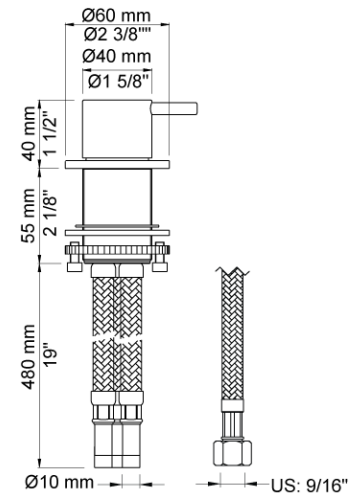

Date:

Client:

Project:

500T1

One-handle mixer 500 with ceramic disc technology, for table mounting.
 With hand shower T1. Hole cut out size, mixer: 42 mm. Hole cut out size, shower: 30 mm.

Flow

	Bar:	1.0	2.0	3.0	4.0	5.0
500T1	(l/min)	6.4	9.0	11.0	12.7	14.2

500
One-handle table-mounted mixer.

T1
Deck mounted pull out hand shower, with hose. Work top: Max. 45 mm. Hole cut out size: 30 mm.