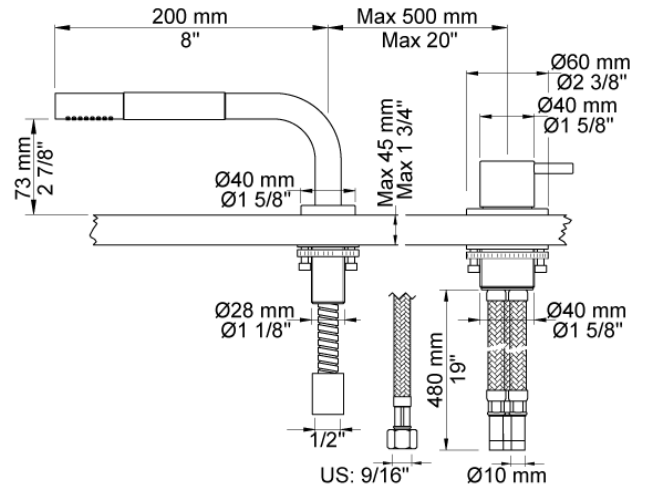

Date:

Client:

Project:

500T1

One-handle mixer 500 with ceramic disc technology, for table mounting.
 With hand shower T1. Hole cut out size, mixer: 42 mm. Hole cut out size, shower: 30 mm.

Flow

	Bar:	1.0	2.0	3.0	4.0	5.0
500T1	(l/min)	6.4	9.0	11.0	12.7	14.2

500
One-handle table-mounted mixer.

T1
Deck mounted pull out hand shower, with hose. Work top: Max. 45 mm. Hole cut out size: 30 mm.